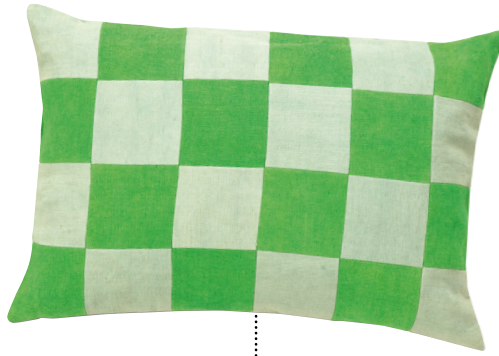

vtwomen

collection

SPRING 2024

Color:
vibes

Check mate!

The new cushions in our capsule collection have a funky color pallet and are soft at the same time. The perfect combination; right?

Big is beautiful

A bag is a girls best friend. To carry all necessary stuff and this one never goes out of style. Don't you love it?